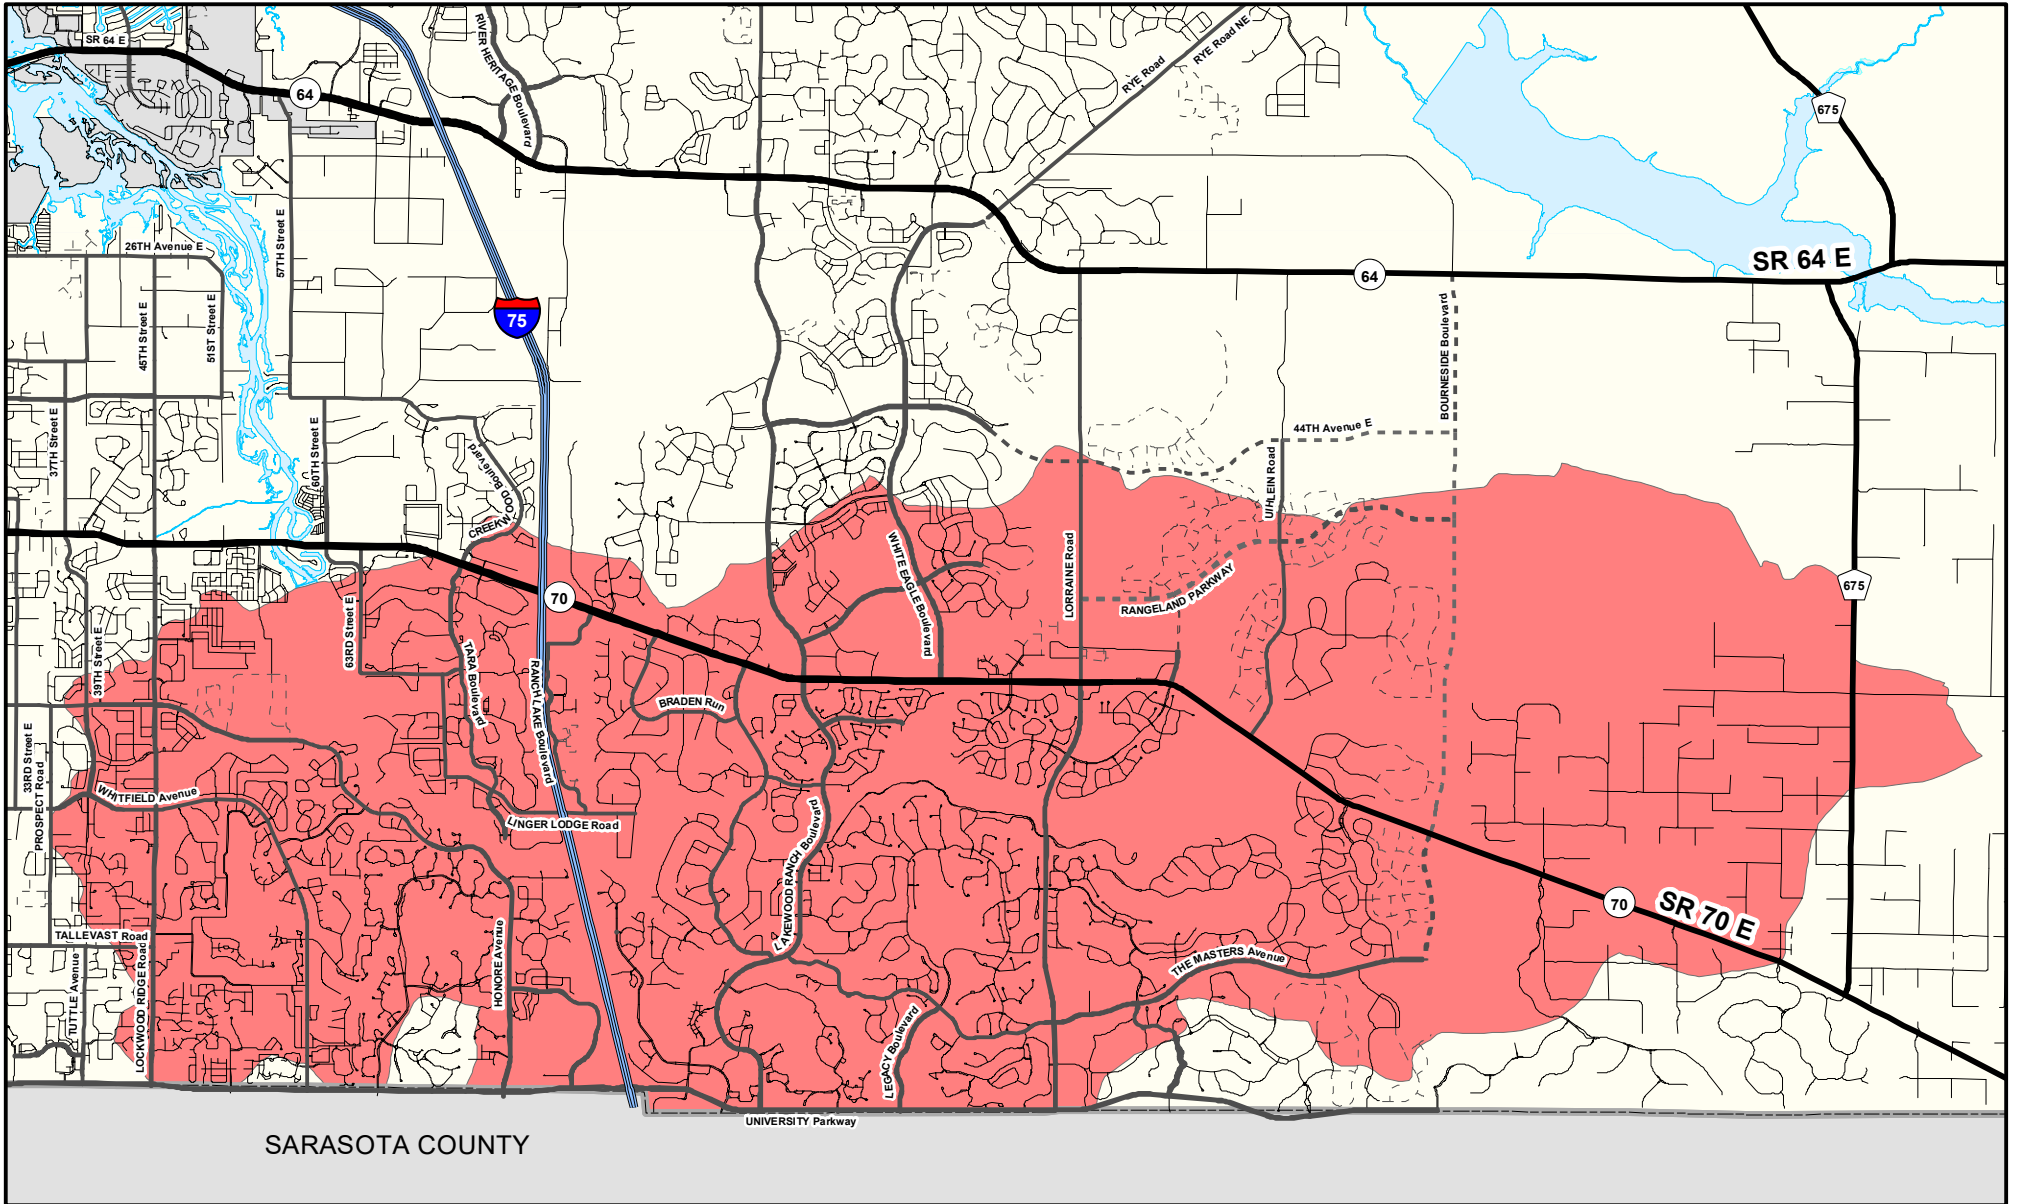

Evers Reservoir Watershed Protection Overlay District (WPE)